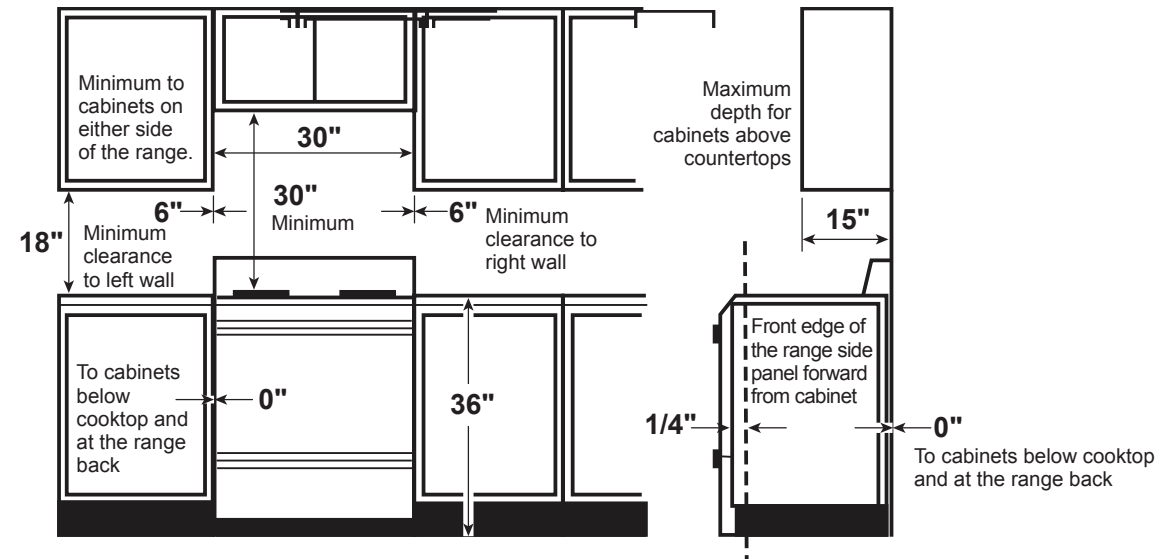

PGB911ZEJ

GE Profile™ Series 30" Free-Standing Gas Convection Range

DIMENSIONS AND INSTALLATION INFORMATION (IN INCHES)

Electrical Rating: 120V, 60Hz, 15A

INSTALLATION INFORMATION: Before installing, consult installation instructions packed with product for current dimensional data.

GAS PIPE AND ELECTRICAL OUTLET LOCATIONS

Recommended area for 120V outlet on rear wall and area for through-the-wall connection of pipe stub and shut-off valve.

For answers to your Monogram,® GE Profile™ or GE® appliance questions, visit our website at geappliances.com or call GE Answer Center® service, 800.626.2000.