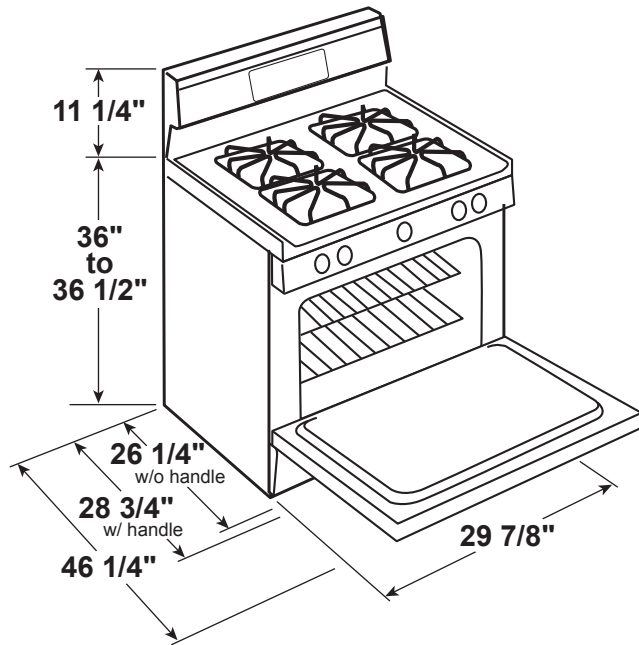

PGB911ZEJ

GE Profile™ Series 30" Free-Standing Gas Convection Range

DIMENSIONS AND INSTALLATION INFORMATION (IN INCHES)

Electrical Rating: 120V, 60Hz, 15A

INSTALLATION INFORMATION: Before installing, consult installation instructions packed with product for current dimensional data.

GAS PIPE AND ELECTRICAL OUTLET LOCATIONS

Recommended area for 120V outlet on rear wall and area for through-the-wall connection of pipe stub and shut-off valve.

For answers to your Monogram,® GE Profile™ or GE® appliance questions, visit our website at geappliances.com or call GE Answer Center® service, 800.626.2000.