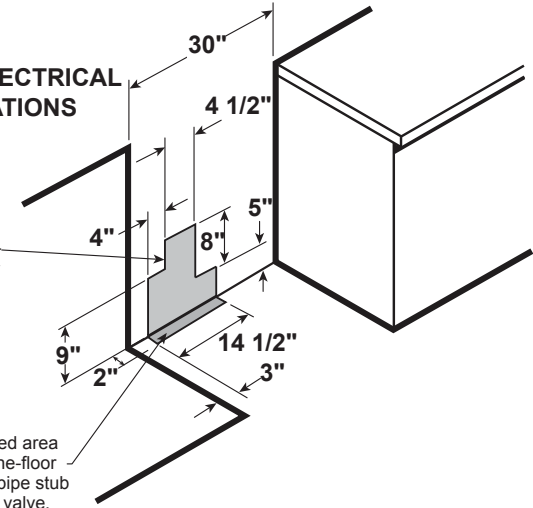

PGB911ZEJ

GE Profile™ Series 30" Free-Standing Gas Convection Range

DIMENSIONS AND INSTALLATION INFORMATION (IN INCHES)

Electrical Rating: 120V, 60Hz, 15A

INSTALLATION INFORMATION: Before installing, consult installation instructions packed with product for current dimensional data.

GAS PIPE AND ELECTRICAL OUTLET LOCATIONS

Recommended area for 120V outlet on rear wall and area for through-the-wall connection of pipe stub and shut-off valve.

For answers to your Monogram,® GE Profile™ or GE® appliance questions, visit our website at geappliances.com or call GE Answer Center® service, 800.626.2000.