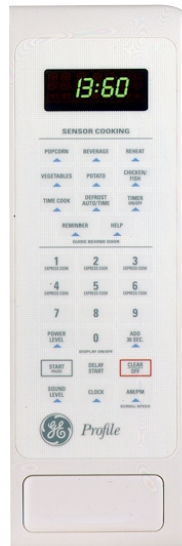

GE Profile™ Countertop: Sensor Microwaves

These models include • Scrolling Display • Sensor Cooking Controls for Popcorn, Beverage, Reheat, Vegetable, Potato and Chicken/Fish pads • Time Cook I & II • Auto Defrost/Time Defrost • Express Cook • Add 30 Seconds • 10 power levels • Instant On Controls • Timer On/Off • Child Lock-Out • Delay Start • Reminder • Cooking Complete Reminder • Variable Beeper Volume

Note: bold = feature upgrade from previous model

GE Profile™
Sensor Countertop
JE1360WB White on white
• Family-size 1.3 cu. ft. oven cavity • 1100 watts* • Turntable
JE1360GB Black with greystone case (not shown)