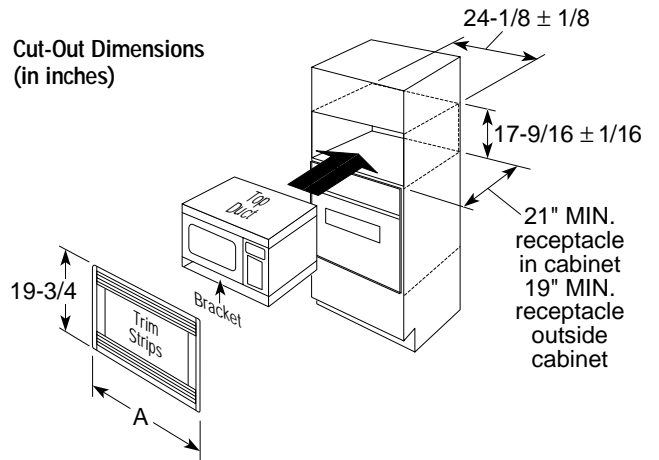

27" Deluxe Accessory Trim Kits

JX1527MBW—27" Black
JX1527MWW—27" White
JX1527MAW—27" Almond

Model	"A"	27" Deluxe Accessory Trim Kit
JE1660WB	26-3/4"	JX1527MWW
JE1660GB	26-3/4"	JX1527MBW
JE1640WB	26-3/4"	JX1527MWW
JE1640GB	26-3/4"	JX1527MBW
JE1640AB	26-3/4"	JX1527MAW