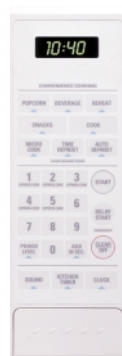

GE
Convenience Countertop
JE1040WB White on white
• **Mid-size 1.0 cu. ft. oven cavity** • 1100 watts*
JE1040GB Black with greystone case (not shown)