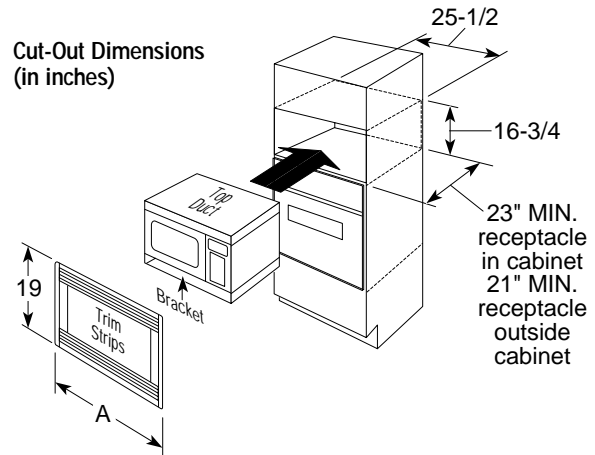

27" Deluxe Accessory Trim Kits

JX1827SB—27" Stainless Steel
JX1827BB—27" Black
JX1827WB—27" White
JX1827CB—27" Bisque

Model	"A"	27" Deluxe Accessory Trim Kit
JE1860SB	26-7/8"	JX1827SB
JE1860GB	26-7/8"	JX1827BB
JE1860WB	26-7/8"	JX1827WB
JE1860CB	26-7/8"	JX1827CB
JE1840WB	26-7/8"	JX1827WB
JE1840GB	26-7/8"	JX1827BB