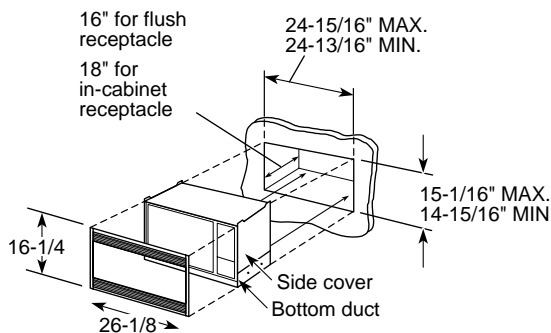

*SS = Stainless Steel, WW = White on white, BB = Black on black.

**Pub. No. 4-A019 is available at additional cost.

†See written warranty for details.

††Exterior dimensions: height includes feet.

Cut-Out Dimensions (in inches)