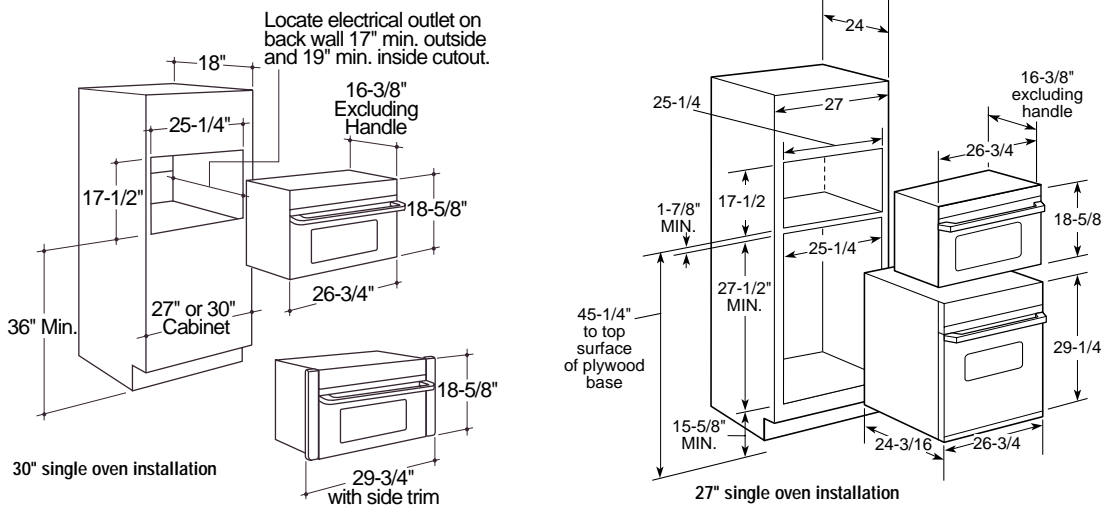

*SS = Stainless steel, WW = White on white, BB = Black on black.

**See written warranty for details.

†Exterior dimensions: depth excludes handle.

Cut-Out and Dimensional Information (in inches)

This information is not intended to be used for installing unit described. Before installing, consult installation instructions packed with product/kit for current dimensional data.