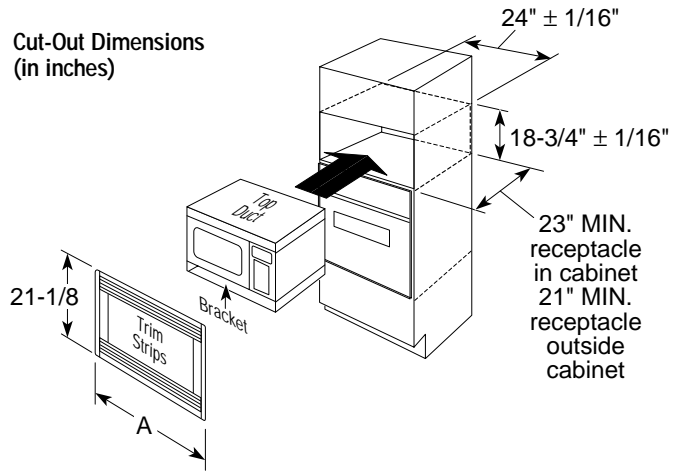

Accessory Trim Kits

Optional Accessory Trim Kits for 1.3 GE Profile Performance™ Microwave Ovens (Available at additional cost)

For a custom built-in appearance, these kits allow built-in installation of the 1.3 countertop microwave oven into a wall or cabinet alone and are U.L.-approved for installation over a GE single electric wall oven. These kits should not be installed over a gas wall oven.

Note: 120V, 60-cycle, grounded power receptacle location optional on back within cabinet opening.

30" Deluxe Accessory Trim Kits

JX1330MBV—Black
JX1330MWW—White

Model	"A"	30" Deluxe Accessory Trim Kit
JE1390GA	29-3/4"	JX1330MBV
JE1390WA	29-3/4"	JX1330MWW

27" Deluxe Accessory Trim Kits

JX1327MBV—Black
JX1327MWW—White

Model	"A"	27" Deluxe Accessory Trim Kit
JE1390GA	26-3/4"	JX1327MBV
JE1390WA	26-3/4"	JX1327MWW