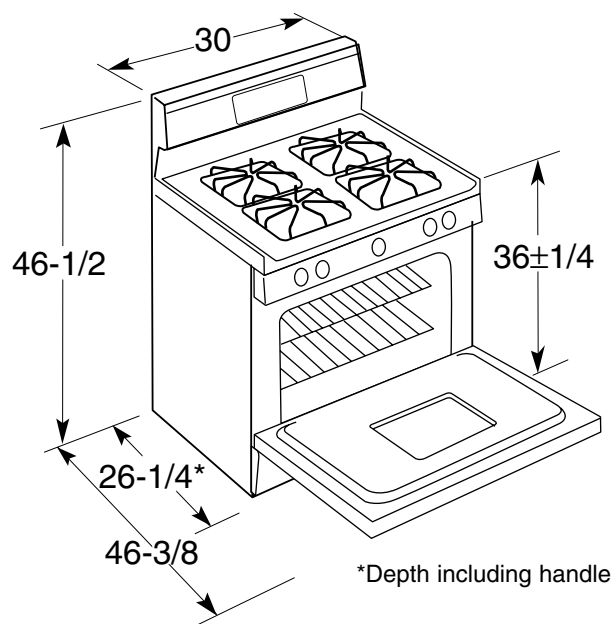

HOTPOINT

RGB744BEAAD—30" Free-Standing Gas Range

Dimensions (in inches)

Installation Information:

Dimensions shown here are the same as those shown on the installation instructions at the time this sheet was printed. Before proceeding with installation, see your Hotpoint supplier for latest detailed preparation and installation instructions or install from the instructions packed with each unit.

HOTPOINT

RGB744BEAAD—30" Free-Standing Gas Range

Features and Benefits

- Up-Swept Porcelain-Enameled Lift-Up Cooktop
- Twin Cooktop Burners
- Grey Removable Square Grates
- Chrome Removable Drip Pans
- Electronic Pilotless Ignition System
- Extra-Large Capacity Self-Cleaning Oven
- EasySet II Clock and Minute Timer
- Automatic Oven Timer
- In-Oven Broiling
- 2 Oven Shelves / 6 Embossed Rack Positions
- Easy Clean Subtop
- Solid White Frameless Glass Oven Door
- Designer-Style Handle
- LP Conversion Kit Included
- Model RGB744WEAww—White on White
- Model RGB744BEAwh—White
- Model RGB744BEAAD—Almond