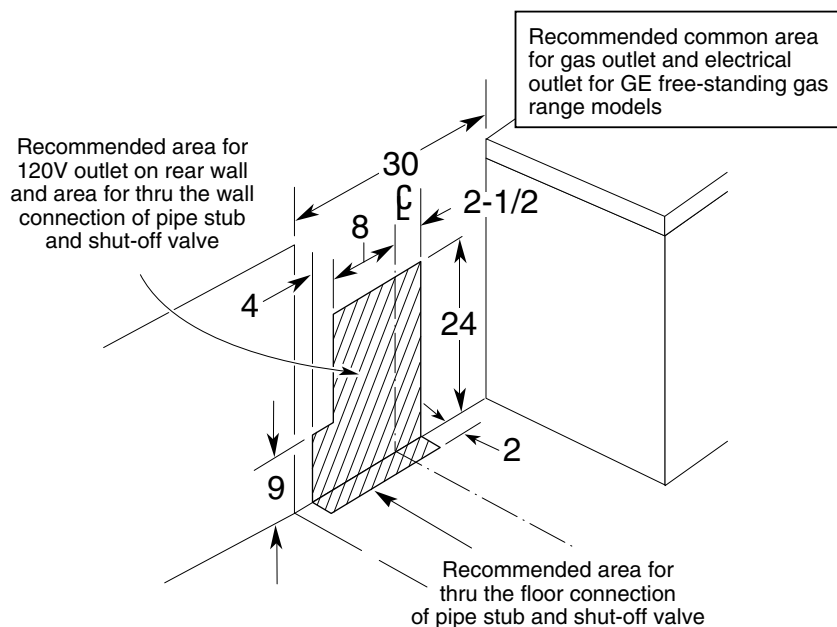

HOTPOINT

RGB744BEAAD—30" Free-Standing Gas Range

Dimensions (in inches)

Installation Information:

Dimensions shown here are the same as those shown on the installation instructions at the time this sheet was printed. Before proceeding with installation, see your Hotpoint supplier for latest detailed preparation and installation instructions or install from the instructions packed with each unit.

Optional gas range accessory drip pans:

(Available at additional cost)
To order these accessory drip pans, call toll-free 800-626-2002.

Specification Revised 6/00

All GE ranges are equipped with an Anti-Tip device. The installation of this device is an important, required step in the installation of the range.

HOTPOINT

RGB744BEAAD—30" Free-Standing Gas Range

Features and Benefits

- Up-Swept Porcelain-Enameled Lift-Up Cooktop
- Twin Cooktop Burners
- Grey Removable Square Grates
- Chrome Removable Drip Pans
- Electronic Pilotless Ignition System
- Extra-Large Capacity Self-Cleaning Oven
- EasySet II Clock and Minute Timer
- Automatic Oven Timer
- In-Oven Broiling
- 2 Oven Shelves / 6 Embossed Rack Positions
- Easy Clean Subtop
- Solid White Frameless Glass Oven Door
- Designer-Style Handle
- LP Conversion Kit Included
- Model RGB744WEAww—White on White
- Model RGB744BEAwh—White
- Model RGB744BEAAD—Almond