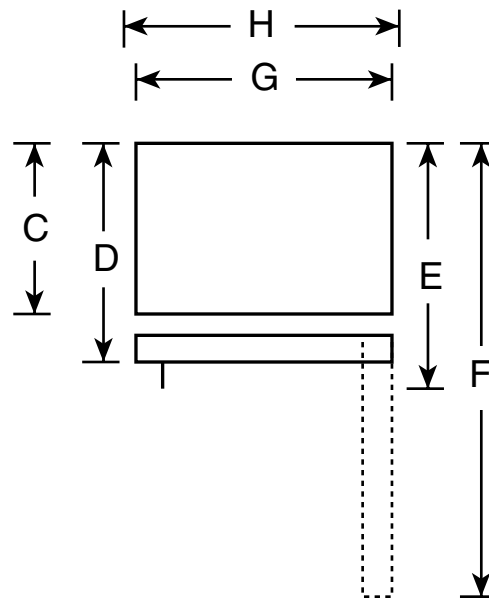

## HTS18BBM—Hotpoint 17.92 Cu. Ft. Top-Freezer Refrigerator

Front View

Top View

|                    |  |               |
|--------------------|--|---------------|
| Overall Dimensions | Height with hinge (in.) <b>A</b>                           | <b>66-5/8</b> |
|                    | Height without hinge (in.) <b>B</b>                        | <b>66-1/8</b> |
|                    | Depth without Doors (in.) <b>C</b>                         | <b>27-1/2</b> |
|                    | Depth with Doors (in.) <b>D</b>                            | <b>30-1/4</b> |
|                    | Depth plus Handle with Doors Closed (in.) <b>E</b>         | <b>32-1/8</b> |
|                    | Depth with Doors open 90° (in.) <b>F</b>                   | <b>58-1/8</b> |
|                    | Width with Doors Closed (in.) <b>G</b>                     | <b>29-1/2</b> |
|                    | Width with Doors open 90° Less Door Handles (in.) <b>H</b> | <b>30</b>     |
| Air Clearances     | Each side (in.)  | <b>1/8</b>    |
|                    | Top (in.)  | <b>1</b>      |
|                    | Back (in.)   | <b>1</b>      |

**Note:** Before installing, consult installation instructions packed with product for current dimensional data.

Total volume and shelf area are calculated by the Association of Home Appliance Manufacturers' standards.