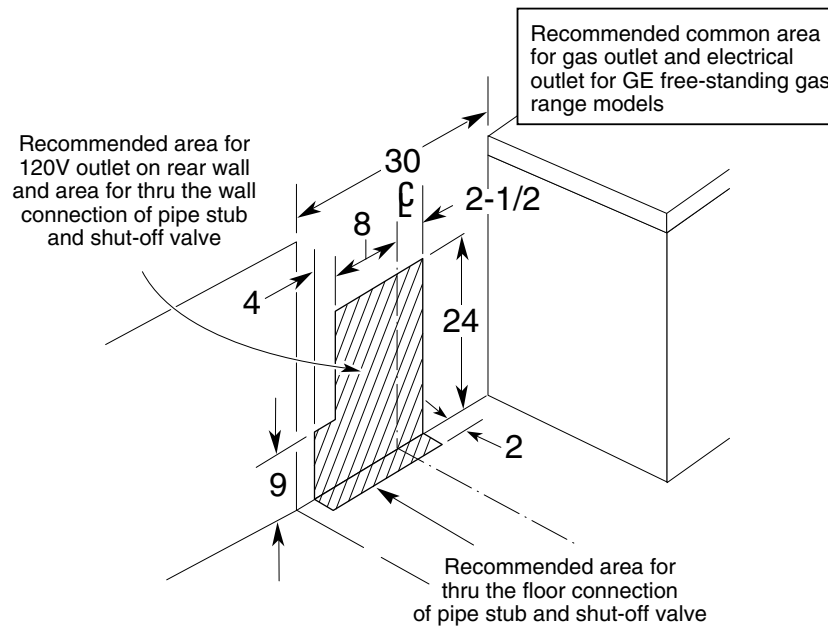

## RGB628BEAAD—30" Free-Standing Gas Range

### Dimensions (in inches)