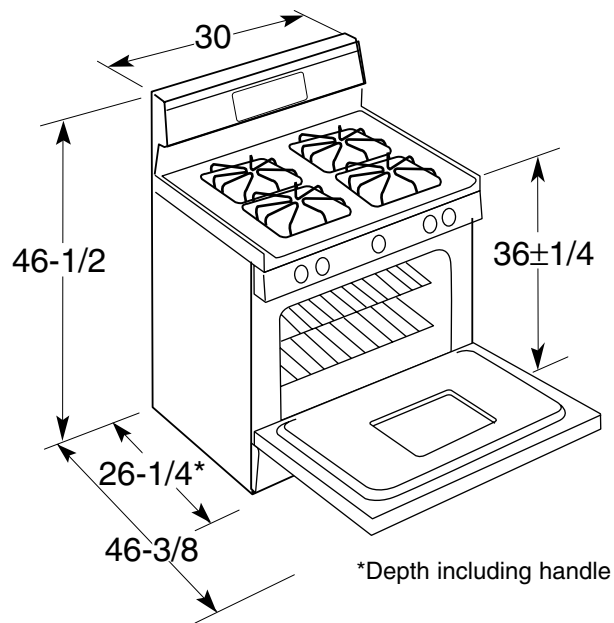

## RGB628BEAAD—30" Free-Standing Gas Range

### Dimensions (in inches)