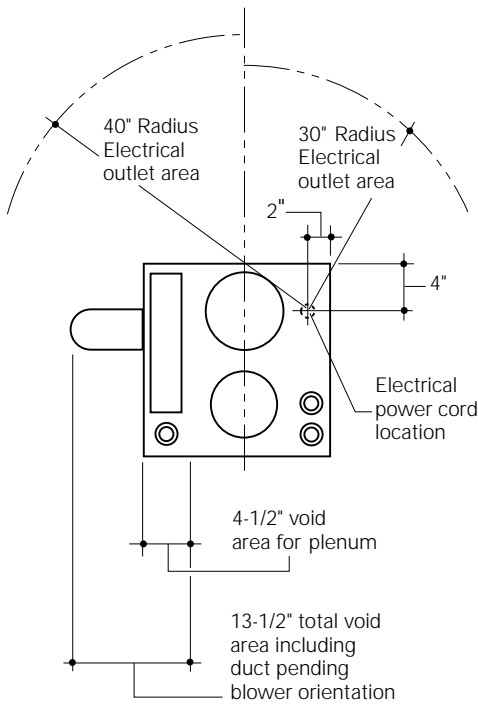

### Dimensions and Specifications (in inches)

\* When installed, the following minimum clearances must be maintained: 2" from front of cooktop to front edge of countertop. 1" from back of cooktop to rear wall. 1" from side of cooktop to side wall.

#### Cutout Dimensions:

W 14-1/2"

L 19-1/2"

**Note:** 240 volts/12.7 amps

208 volts/11.0 amps

**Important Information:** Multiple component installations require joiner strips between components. Add 1/4" to total cutout for each downdraft vent-to-component connection; add 3/4" to total cutout for each component-to-component connection. See Monogram Component Cooktop Installation Instructions, Pub. No. 49-8834 for specific installation requirements.

### Dimensions and Specifications (in inches)

Halogen and Ribbon component shown with ZEW176Y downdraft vent. ZEW176Y (120 volts) must operate from separate junction box.

**Important Information:** Multiple component installations require joiner strips between components. Add 1/4" to total cutout for each downdraft vent-to-component connection; add 3/4" to total cutout for each component-to-component connection. See Monogram Component Cooktop Installation Instructions, Pub. No. 49-8834 for specific installation requirements.