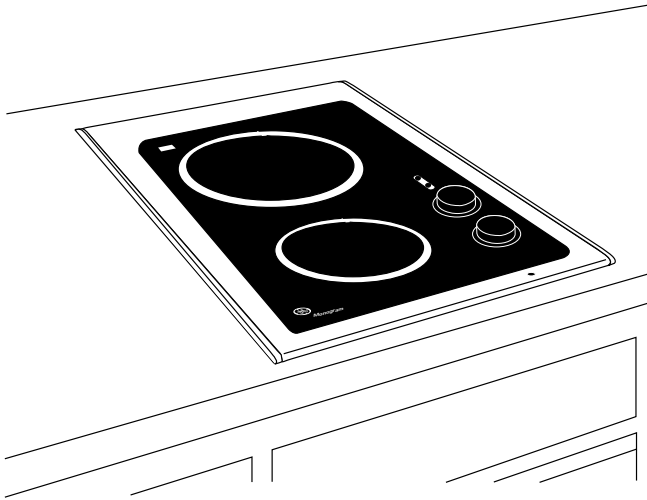

### Dimensions and Specifications (in inches)

Halogen and Ribbon component shown with ZEW176Y downdraft vent. ZEW176Y (120 volts) must operate from separate junction box.

**Important Information:** Multiple component installations require joiner strips between components. Add 1/4" to total cutout for each downdraft vent-to-component connection; add 3/4" to total cutout for each component-to-component connection. See Monogram Component Cooktop Installation Instructions, Pub. No. 49-8834 for specific installation requirements.

### **Features and Benefits**

- Stainless Steel Model
- One 8" Halogen and One 6" Ribbon Heating Element
- Ten-Step Rotary Control for Halogen Element
- Black Patterned Glass Surface
- Stainless Steel Component Surround
- 2 Hot Surface Indicator Lights
- Mix or Match Component Capability
- Installation Horizontally or Vertically
- Model ZEW145VSS—Stainless Steel