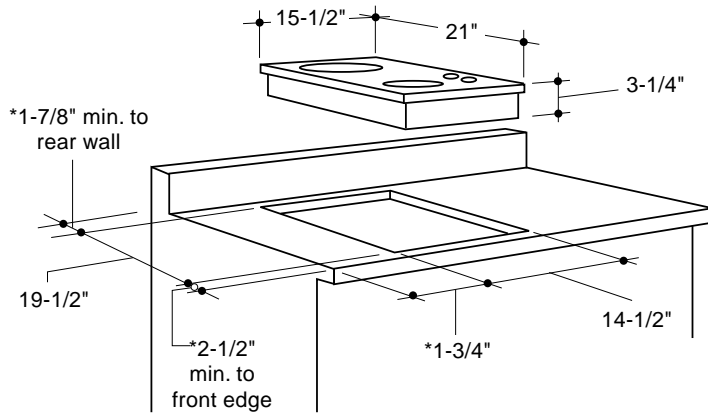

### Dimensions and Specifications (in inches)

\* When installed, the following minimum clearances must be maintained: 2" from front of cooktop to front edge of countertop. 1" from back of cooktop to rear wall. 1" from side of cooktop to side wall.

#### Cutout Dimensions:

W 14-1/2"

L 19-1/2"

**Note:** 240 volts/12.7 amps

208 volts/11.0 amps

**Important Information:** Multiple component installations require joiner strips between components. Add 1/4" to total cutout for each downdraft vent-to-component connection; add 3/4" to total cutout for each component-to-component connection. See Monogram Component Cooktop Installation Instructions, Pub. No. 49-8834 for specific installation requirements.