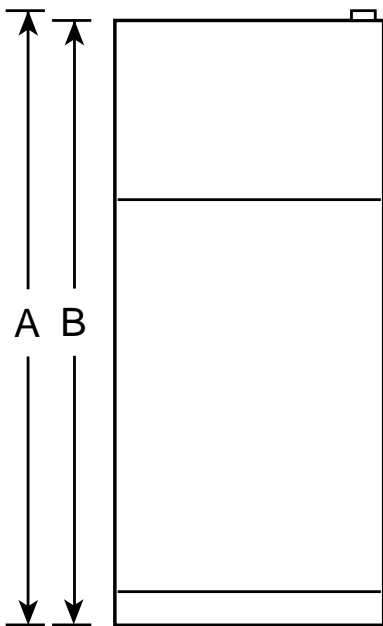

GE Appliances

GTS18SHP – GE 17.9 Cu. Ft. Top-Freezer Refrigerator with Icemaker

Dimensions (in inches)

Front View

Top View

Overall Dimensions	Height to top of hinge (in.) A	66-5/8
	Height to top of case (in.) B	66-1/8
	Height to mid-freezer (in.)	53-15/16
	Case depth without door (in.) C	27-1/2
	Case depth less door handle (in.) D	30-1/4
	Case depth with door handle (in.) E	32-1/8
	Depth with fresh food door open 90° (in.) F	58-1/8
	Width (in.) G	29-1/2
Air Clearances	Width with door open 90° less door handle (in.) H	30
	Each side (in.)	1/8
	Top (in.)	1
	Back (in.)	1

Note: All Top-Freezer No-Frost Right-Hand Refrigerator Doors: As you face the front of the refrigerator, the handle is on your left and the hinges are on your right.
All Top-Freezer No-Frost Left-Hand Refrigerator Doors: As you face the front of the refrigerator, the handle is on your right and the hinges are on your left.