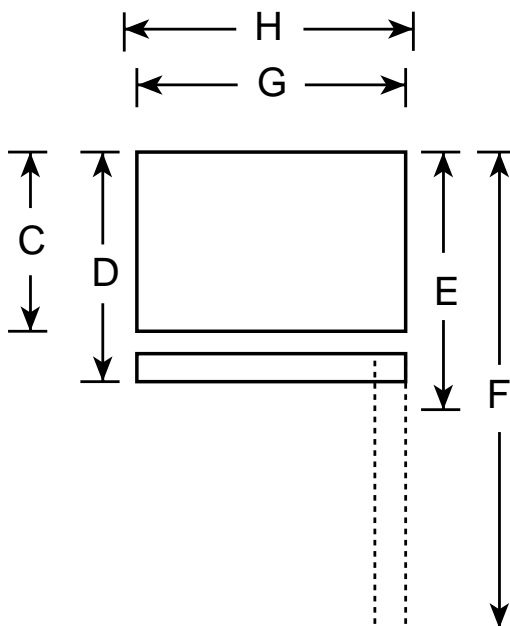

GE Appliances

GTS18SHP – GE 17.9 Cu. Ft. Top-Freezer Refrigerator with Icemaker

Dimensions (in inches)

Front View

Top View

Overall Dimensions	Height to top of hinge (in.) A	66-5/8
	Height to top of case (in.) B	66-1/8
	Height to mid-freezer (in.)	53-15/16
	Case depth without door (in.) C	27-1/2
	Case depth less door handle (in.) D	30-1/4
	Case depth with door handle (in.) E	32-1/8
	Depth with fresh food door open 90° (in.) F	58-1/8
	Width (in.) G	29-1/2
Air Clearances	Width with door open 90° less door handle (in.) H	30
	Each side (in.)	1/8
	Top (in.)	1
	Back (in.)	1

Note: All Top-Freezer No-Frost Right-Hand Refrigerator Doors: As you face the front of the refrigerator, the handle is on your left and the hinges are on your right.
All Top-Freezer No-Frost Left-Hand Refrigerator Doors: As you face the front of the refrigerator, the handle is on your right and the hinges are on your left.

GE Appliances

GTS18SHP – GE 17.9 Cu. Ft. Top-Freezer Refrigerator with Icemaker

Features and Benefits

- Stainless Steel – Conveys a look of utmost polish and sophistication.
- Spill Proof Glass Shelves – Shelves slide out, and spills stay put.
- Illuminated Upfront Slimline Temperature Controls – Offer maximum style and convenience.
- Internal Water Dispenser With GE SmartWater™ Filtration – Delivers chilled fresh-tasting water through an internal water dispenser.
- Adjustable Humidity Vegetable/Fruit Crisper – Provides the ideal storage environment for fruits and vegetables.
- Automatic Moisture Control – Electronic sensors automatically control moisture, adjusting to room humidity changes.
- Spill Proof Freezer Floor – Seamless design offers easy cleanup.
- Model GTS18SHPBS – Stainless steel