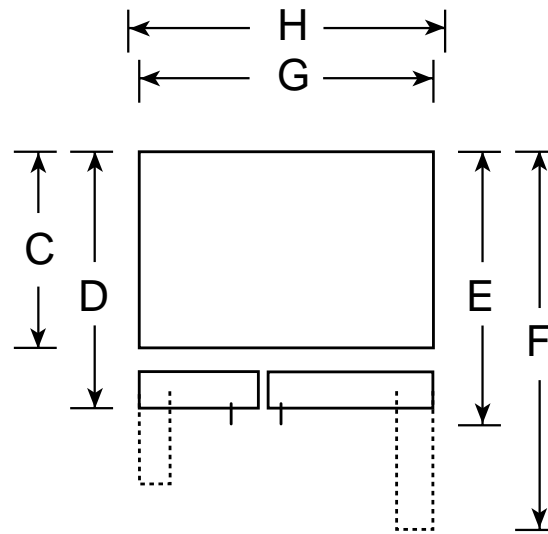

## CSX20BABWH—Side-by-Side No-Frost Refrigerator

Front View

Top View

Overall Dimensions	Height with hinge (in.) A	67-5/8
	Height without hinge (in.) B	66-5/8
	Depth without Doors (in.) C	28
	Depth with Doors (in.) D	30-1/2
	Depth plus Handle with Doors Closed (in.) E	32-1/2
	Depth with Doors open 90° (in.) F	48-5/16
	Width with Doors Closed (in.) G	31-1/2
Air Clearances	Width with Doors open 90° Less Handle (in.) H	32-1/4
	Each side (in.)	3/4
	Top (in.)	1
	Back (in.)	1

\*If installed against a wall, allow 11-1/4" on freezer side to remove ice bin.  
 To remove fresh food pans, remove door bins.  
 13-5/8" Clearances required to remove fresh food full-size pan without disassembling.