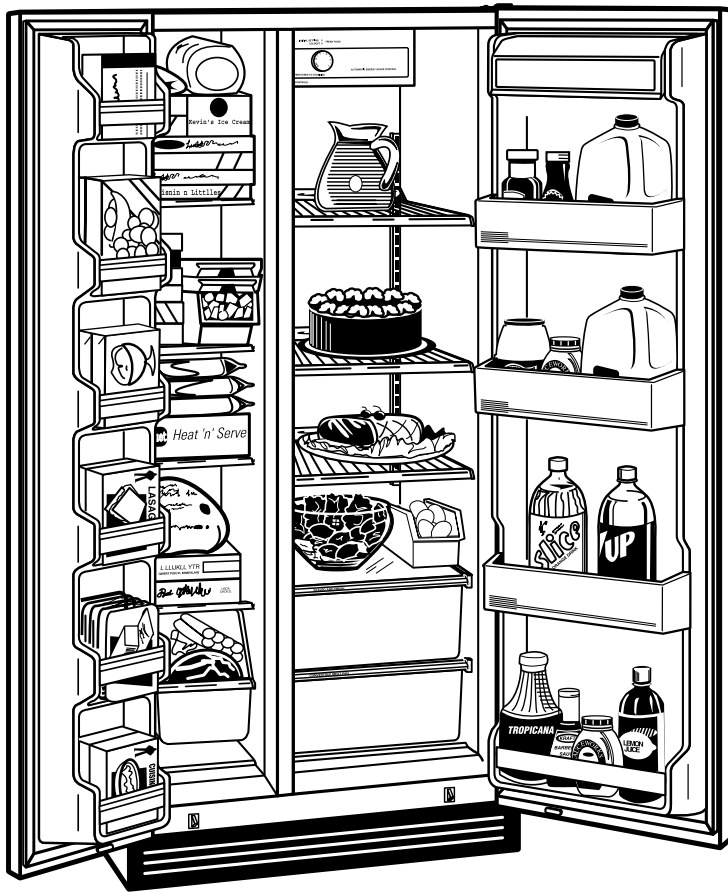

\*If installed against a wall, allow 11-1/4" on freezer side to remove ice bin.  
 To remove fresh food pans, remove door bins.  
 13-5/8" Clearances required to remove fresh food full-size pan without disassembling.

### Features and Benefits

- 19.7 cu. ft. Capacity (Fresh Food 12.90 cu. ft. / Freezer 6.79 cu. ft.)
- Sealed Classic White Vegetable/Fruit Crisper
- Sealed Classic White Meat Pan
- 3 Adjustable Wire Everwhite Fresh Food Cabinet Shelves
- Gallon Door Bins
- Dairy Compartment
- Utility Bin
- 4 Wire Everwhite Freezer Compartment Shelves (3 Adjustable)
- Sliding Freezer Storage Bin
- Equipped for Optional Automatic Icemaker
- 2 Ice 'N Easy Trays with Ice Storage Bin
- Black Door Handles
- Model CSX20BABWH—White
- Model CSX20BABAD—Almond