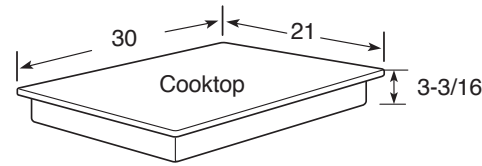

PGP943SET

GE Profile™ Series 30" Built-In Gas Cooktop

DIMENSIONS AND INSTALLATION INFORMATION

AGA REQUIREMENT: All gas cooktop models require 7/16" free area below cooktop height to combustible material. Requires 18" minimum from countertop to adjacent overhead cabinets.

NOTE: If installing with a GE Profile™ Telescopic Downdraft System, consult both cooktop and downdraft installation instructions packed with product before installing. Cooktop gas/electric supply may need to be re-routed to install downdraft.

ELECTRICAL RATING: 120V, 60Hz, 5A

INSTALLATION WITH SINGLE WALL OVEN INFORMATION:

30" Gas Cooktops are approved for use over select GE 27" and 30" Wall Ovens and Warming Drawers. 30" and 36" Gas cooktops are approved for use over 30" Wall Ovens and Warming Drawers. Refer to cooktop and wall oven/warming drawer installation instructions packed with product for current dimensional data.

INSTALLATION INFORMATION: Before installing, consult installation instructions, packed with product, for current dimensional data.