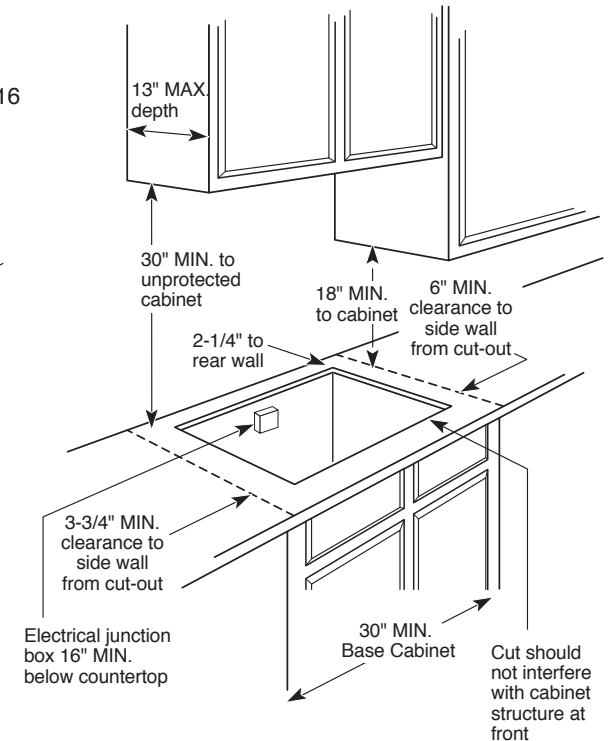

NOTE: If installing with a GE Profile™ Telescopic Downdraft System, consult both cooktop and downdraft installation instructions packed with product before installing. Cooktop gas/electric supply may need to be re-routed to install downdraft.

ELECTRICAL RATING: 120V, 60Hz, 5A

INSTALLATION WITH SINGLE WALL OVEN INFORMATION:

30" Gas Cooktops are approved for use over select GE 27" and 30" Wall Ovens and Warming Drawers. 30" and 36" Gas cooktops are approved for use over 30" Wall Ovens and Warming Drawers. Refer to cooktop and wall oven/warming drawer installation instructions packed with product for current dimensional data.

INSTALLATION INFORMATION: Before installing, consult installation instructions, packed with product, for current dimensional data.

Gas Connection

Dimension and installation information are shown in inches.