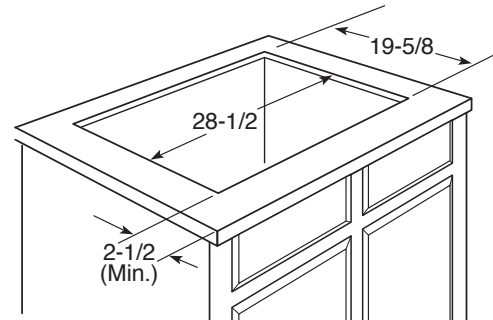

PGP943SET

GE Profile™ Series 30" Built-In Gas Cooktop

DIMENSIONS AND INSTALLATION INFORMATION

AGA REQUIREMENT: All gas cooktop models require 7/16" free area below cooktop height to combustible material. Requires 18" minimum from countertop to adjacent overhead cabinets.

NOTE: If installing with a GE Profile™ Telescopic Downdraft System, consult both cooktop and downdraft installation instructions packed with product before installing. Cooktop gas/electric supply may need to be re-routed to install downdraft.

ELECTRICAL RATING: 120V, 60Hz, 5A

INSTALLATION WITH SINGLE WALL OVEN INFORMATION:

30" Gas Cooktops are approved for use over select GE 27" and 30" Wall Ovens and Warming Drawers. 30" and 36" Gas cooktops are approved for use over 30" Wall Ovens and Warming Drawers. Refer to cooktop and wall oven/warming drawer installation instructions packed with product for current dimensional data.

INSTALLATION INFORMATION: Before installing, consult installation instructions, packed with product, for current dimensional data.