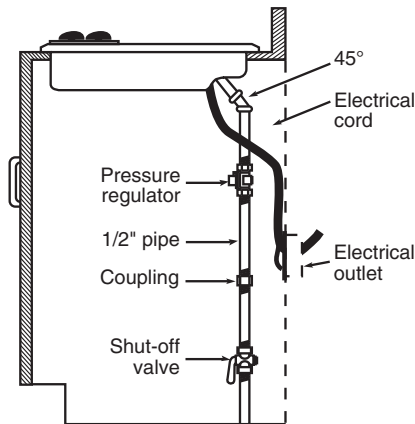

NOTE: If installing with a GE Profile™ Telescopic Downdraft System, consult both cooktop and downdraft installation instructions packed with product before installing. Cooktop gas/electric supply may need to be re-routed to install downdraft.

ELECTRICAL RATING: 120V, 60Hz, 5A

INSTALLATION WITH SINGLE WALL OVEN INFORMATION:

30" Gas Cooktops are approved for use over select GE 27" and 30" Wall Ovens and Warming Drawers. 30" and 36" Gas cooktops are approved for use over 30" Wall Ovens and Warming Drawers. Refer to cooktop and wall oven/warming drawer installation instructions packed with product for current dimensional data.

INSTALLATION INFORMATION: Before installing, consult installation instructions, packed with product, for current dimensional data.

Gas Connection

Dimension and installation information are shown in inches.