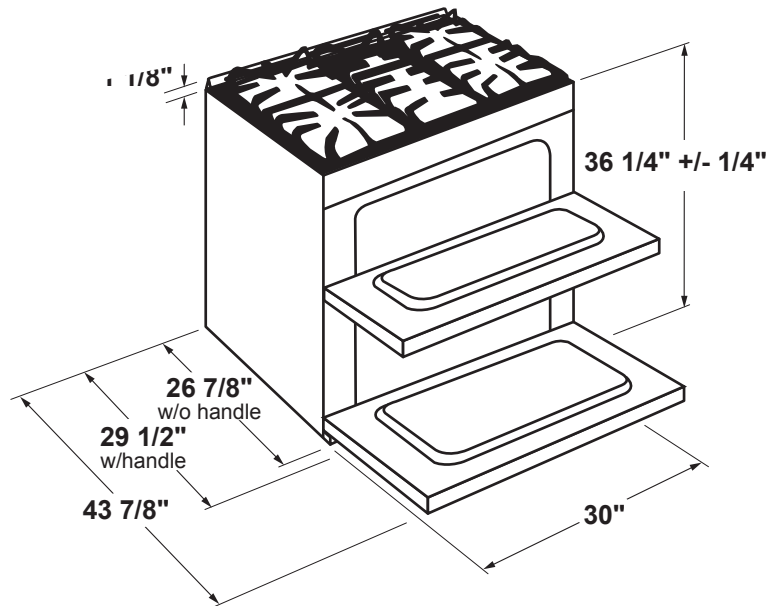

CGS995EEL/SEL

GE Café™ Series 30" Slide-In Front Control Gas Double Oven with Convection Range

DIMENSIONS AND INSTALLATION INFORMATION (IN INCHES)

ELECTRICAL REQUIREMENTS: 120v; 60Hz, 15A

INSTALLATION INFORMATION: Before installing, consult installation instructions packed with product for current dimensional data.

For all installations, install the required rear trim to back of range with 4 screws provided.

For answers to your Monogram, GE Café™ Series, GE Profile™ Series or GE Appliances product questions, visit our website at geappliances.com or call GE Answer Center® Service, 800.626.2000.