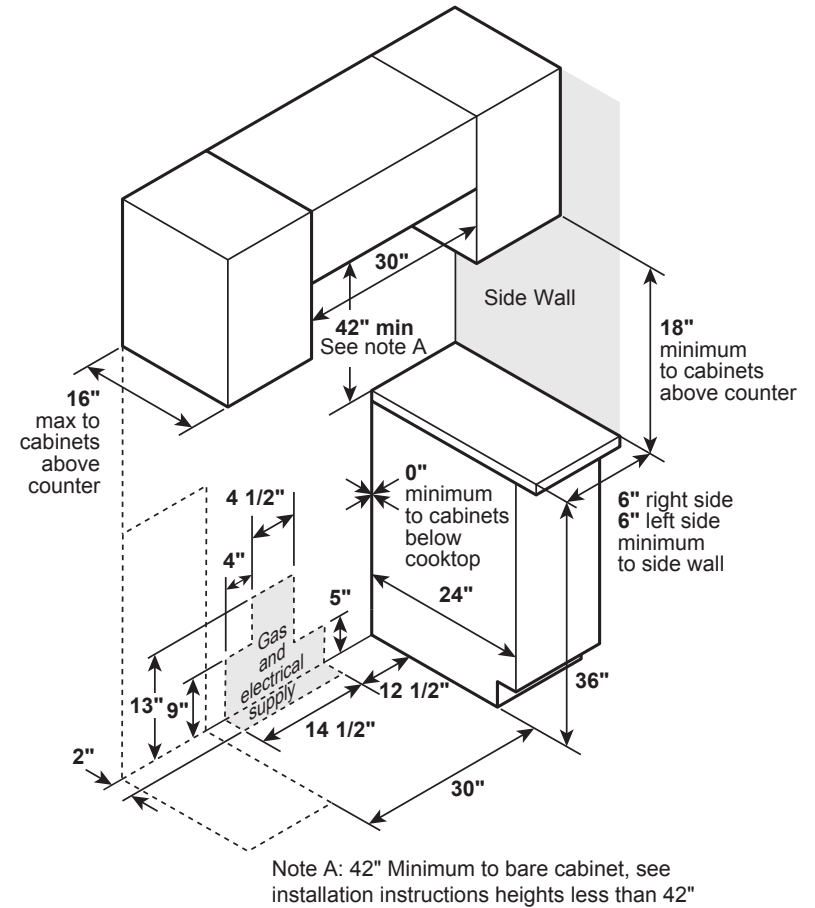

CGS995EEL/SEL

GE Café™ Series 30" Slide-In Front Control Gas Double Oven with Convection Range

DIMENSIONS AND INSTALLATION INFORMATION (IN INCHES)

ELECTRICAL REQUIREMENTS: 120v; 60Hz, 15A

INSTALLATION INFORMATION: Before installing, consult installation instructions packed with product for current dimensional data.

For all installations, install the required rear trim to back of range with 4 screws provided.

For answers to your Monogram, GE Café™ Series, GE Profile™ Series or GE Appliances product questions, visit our website at geappliances.com or call GE Answer Center® Service, 800.626.2000.