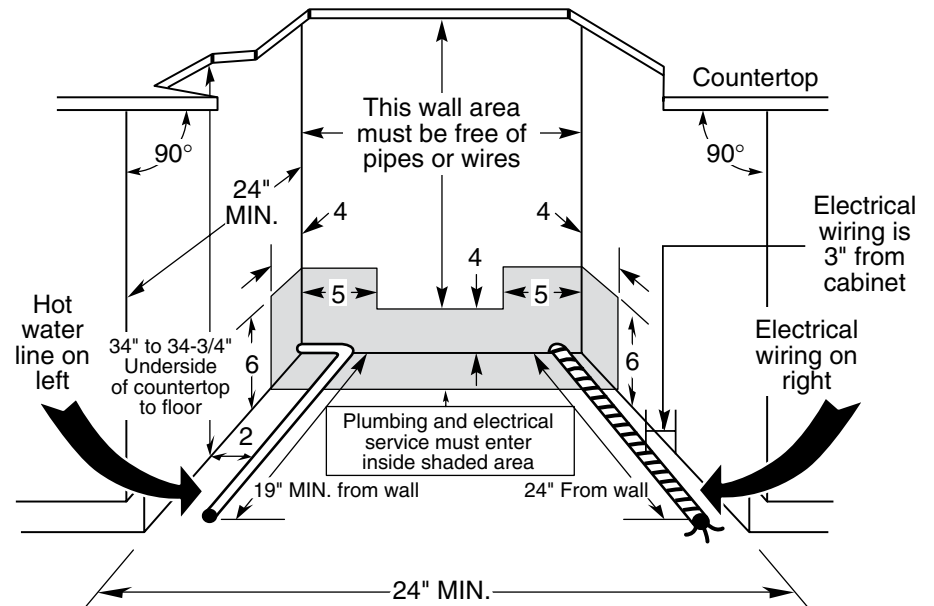

### Dishwasher Dimensions (in inches)

### Installation Information (in inches)

**Note:** Dishwasher must not be installed more than 10' from sink for proper drainage. All plumbing and electrical work must be in accordance with local codes. Dishwasher includes drain hose and leveling legs.