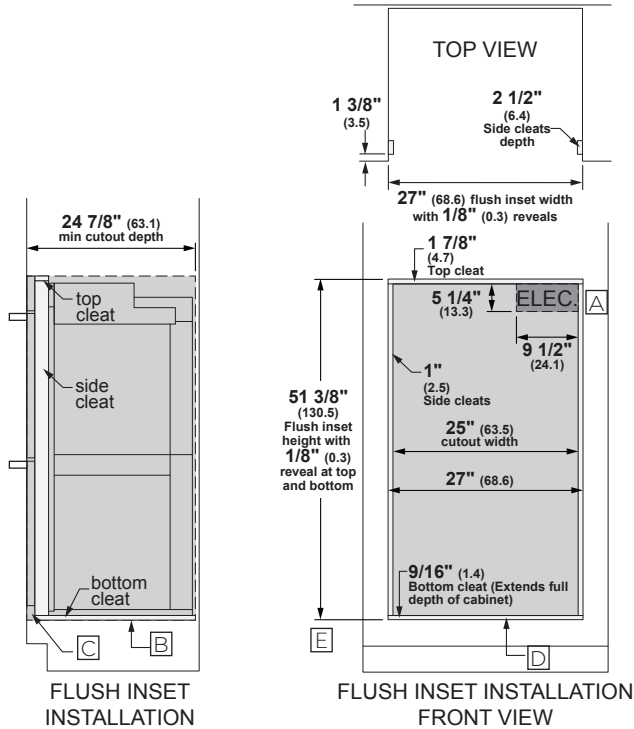

8.6 CUBIC FOOT CAPACITY (4.3 EACH OVEN)

Accommodates even the largest meals

EXCLUSIVE SELF-CLEAN (1 FULL-EXTENSION, 5 REGULAR) OVEN RACKS

Glide in and out smoothly on stainless steel ball bearings, and are designed to be left in the oven during the self-clean cycle

TEN-PASS BAKE ELEMENT

Covers more surface area for more even baking results

EIGHT-PASS BROIL ELEMENT

Provides complete coverage and even browning, even for large dishes

SOFT-CLOSE DOORS

An expertly engineered hinge ensures that the oven door closes quietly and smoothly, every time

SELF-CLEAN WITH STEAM CLEAN OPTION

Gives you flexible options for thorough oven cleaning

WALL INSTALLATION

Allow 1/8" (0.3) clearances from side edges of oven door.

HELPFUL TIPS

- A** Junction box location (May also be located in adjacent cabinet.)
- B** Platform must be able to support 400 lbs (181 kg)
- C** Cabinet surfaces must be an appearance finished surface for flush installation.
- D** Cleats may be visible and should be finished to match cabinetry.
- E** If using optional flush install vent trim accessory ZX27VT2, please adjust cutout height to 51-1/16" and bottom cleat height to 1/4".

For more details, refer to the installation instructions for this product on Monogram.com. Dimensions in parentheses are in centimeters unless otherwise noted.