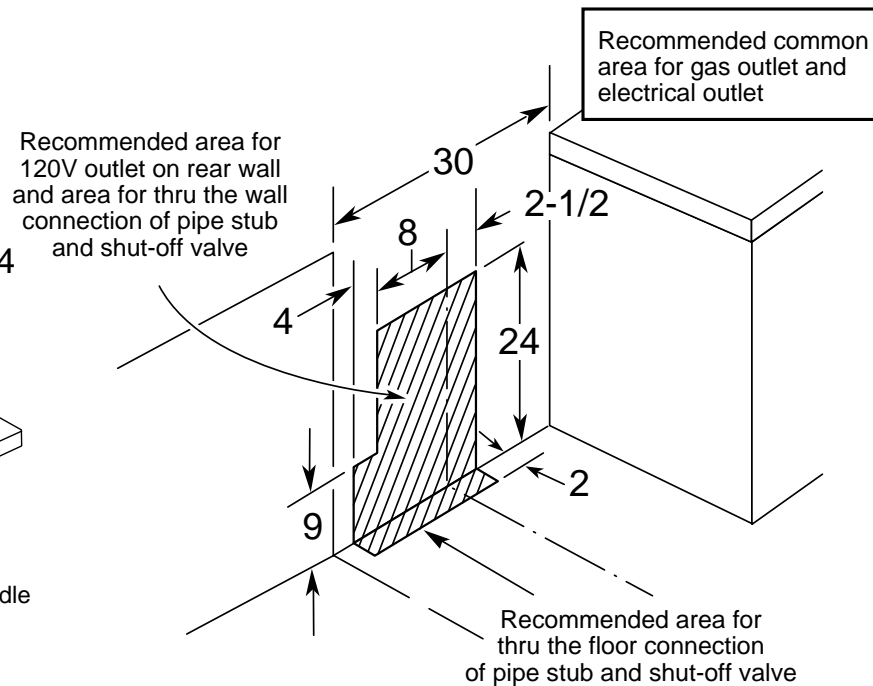

HOTPOINT

RGB740BEH – Hotpoint 30" Free-Standing Gas Range

Dimensions (in inches)

30" Gas Range Installation Information (in inches)

Installation Information: Before installing, consult installation instructions packed with product for current dimensional data.

HOTPOINT

RGB740BEH – Hotpoint 30" Free-Standing Gas Range

Features and Benefits

- Self Clean Oven – Conveniently cleans the oven cavity without need of scrubbing.
- Extra-Large Oven Capacity – Provides a large oven interior ideal for cooking more items at once.
- Sealed Cooktop Burners – Eliminate the space between the burners and the cooktop to help contain spills and boil over liquids, ensuring easy cleanup.
- Performance Plus Burner – Provides a maximum output of 12,000 BTUs for fast heat-up and boiling.
- Simmer Burner – Provides low, even heat distribution for delicate foods and sauces.
- All Purpose Burners – Deliver a wide range of heat output ideal for most cooking requirements.
- EasySet III Controls – Features a smooth glass design that's easy-to-operate and easy-to-clean.
- Model RGB740BEHWH – White (black door and control panel/white cooktop)
- Model RGB740BEHCT – Bisque (black door and control panel/bisque cooktop)