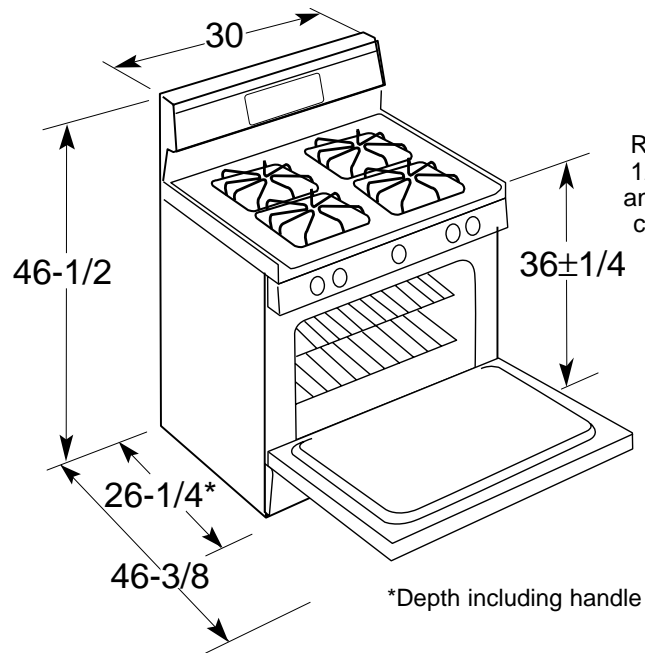

HOTPOINT

RGB740BEH – Hotpoint 30" Free-Standing Gas Range

Dimensions (in inches)

30" Gas Range Installation Information (in inches)

Installation Information: Before installing, consult installation instructions packed with product for current dimensional data.

HOTPOINT

RGB740BEH – Hotpoint 30" Free-Standing Gas Range

Features and Benefits

- Self Clean Oven – Conveniently cleans the oven cavity without need of scrubbing.
- Extra-Large Oven Capacity – Provides a large oven interior ideal for cooking more items at once.
- Sealed Cooktop Burners – Eliminate the space between the burners and the cooktop to help contain spills and boil over liquids, ensuring easy cleanup.
- Performance Plus Burner – Provides a maximum output of 12,000 BTUs for fast heat-up and boiling.
- Simmer Burner – Provides low, even heat distribution for delicate foods and sauces.
- All Purpose Burners – Deliver a wide range of heat output ideal for most cooking requirements.
- EasySet III Controls – Features a smooth glass design that's easy-to-operate and easy-to-clean.
- Model RGB740BEHWH – White (black door and control panel/white cooktop)
- Model RGB740BEHCT – Bisque (black door and control panel/bisque cooktop)