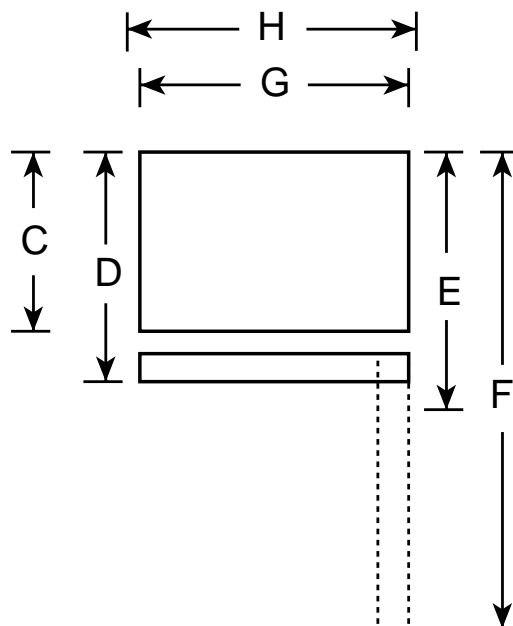

GE Appliances

GTS22FBP – GE 21.8 Cu. Ft. Top-Freezer Refrigerator

Dimensions (in inches)

Front View

Top View

Overall Dimensions	Height to top of hinge (in.) A	67-1/2
	Height to top of case (in.) B	66-7/8
	Height to mid-freezer (in.)	54-1/2
	Case depth without door (in.) C	27-5/8
	Case depth less door handle (in.) D	31-5/8
	Case depth with door handle (in.) E	33-5/8
	Depth with fresh food door open 90° (in.) F	63
	Width (in.) G	32-7/8
Air Clearances	Width with door open 90° less door handle (in.) H	33
	Each side (in.)	1/8
	Top (in.)	1
	Back (in.)	1

Note: All Top-Freezer No-Frost Right-Hand Refrigerator Doors: As you face the front of the refrigerator, the handle is on your left and the hinges are on your right.
All Top-Freezer No-Frost Left-Hand Refrigerator Doors: As you face the front of the refrigerator, the handle is on your right and the hinges are on your left.

GE Appliances

GTS22FBP – GE 21.8 Cu. Ft. Top-Freezer Refrigerator

Features and Benefits

- Adjustable Glass Shelves – Provides easy, convenient access to food, water and ice.
- Illuminated Upfront Slimline Temperature Controls – Offer maximum style and convenience.
- Vegetable/Fruit Crisper – Provides the ideal storage environment for fruits and vegetables.
- Automatic Moisture Control – Electronic sensors automatically control moisture, adjusting to room humidity changes.
- Spill Proof Freezer Floor – Seamless design offers easy cleanup.
- Gallon Door Storage – Makes room for milk and other gallon-size containers.
- Pivot-Out Pan Removal System – Makes it easy to remove and clean crispers.
- NeverClean™ Condenser – Condenser coils are encased, so they don't require cleaning in a normal environment.
- Model GTS22FBPWW – White on white
- Model GTS22FBPCC – Bisque on bisque