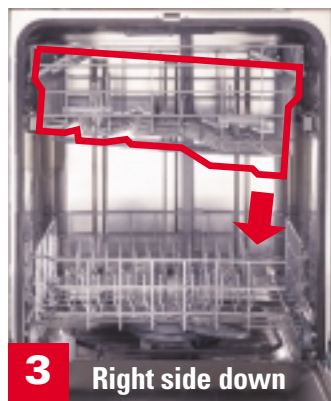

Show and tell.

GE Profile™ dishwashers with stainless interior.

Flexibility

Four-position adjustable upper rack

■ Demonstrate how easily the racks adjust up, down and diagonally.