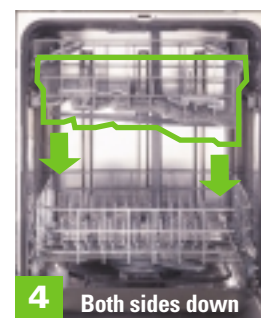

Delivers the perfect wash and dry temperatures for both cookware and fine china. Allows dish sanitization with inlet water as low as 95°F.

Four-position adjustable upper rack

Allows both sides to move up, down and diagonally for maximum loading flexibility.