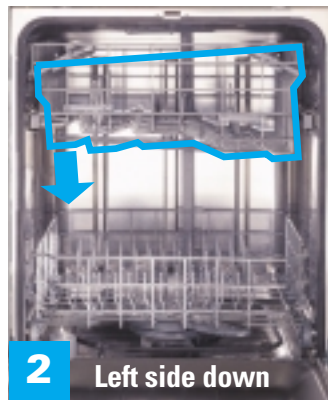

Show and tell.

GE Profile™ dishwashers with stainless interior.

Flexibility

Four-position adjustable upper rack

■ Demonstrate how easily the racks adjust up, down and diagonally.