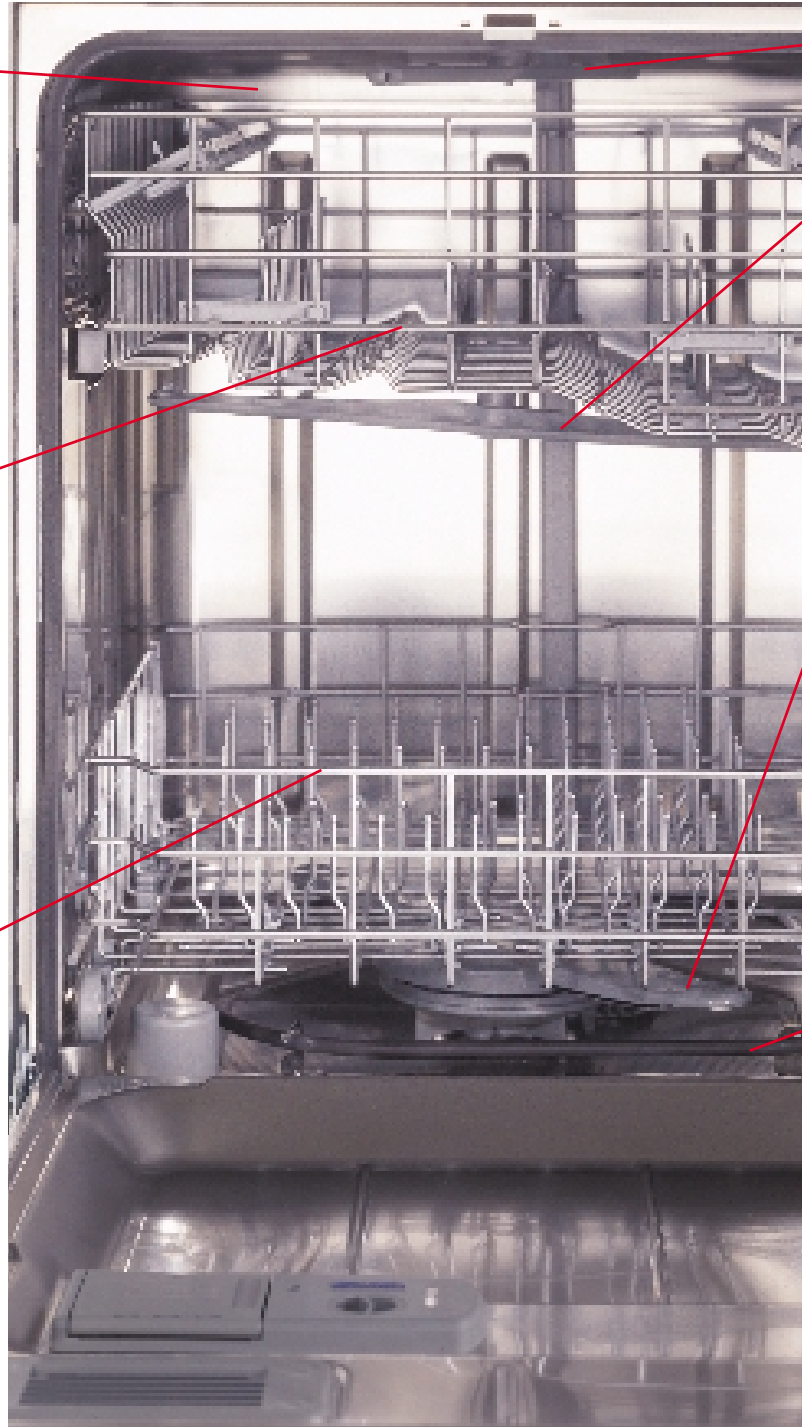

Color-matched Pearlescent™ racks

Coated with high-quality nylon to complement the radiance of the stainless interior.