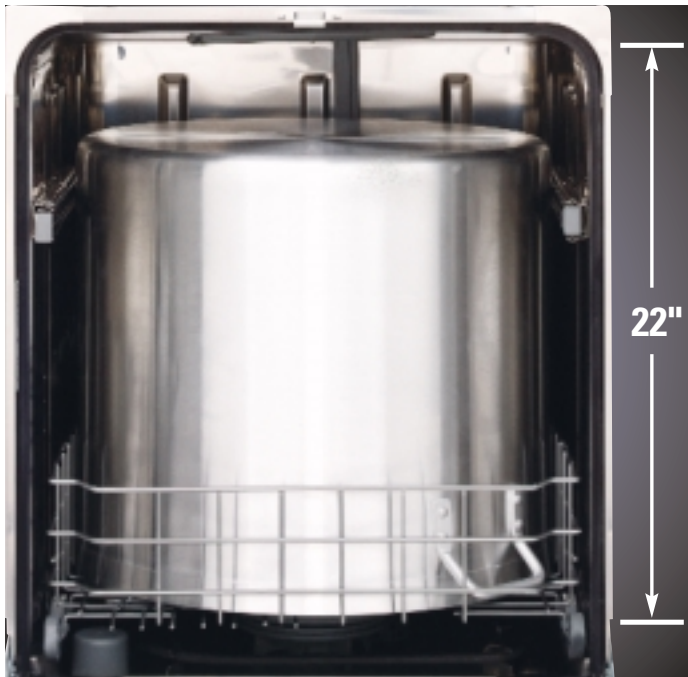

No dishwasher holds more.*

Dare to compare how many place settings these dishwashers will hold.

*Based on competitive literature.

Superior upper and lower rack flexibility

- Removable upper rack for 22 inches of usable height
- Four-position, adjustable upper rack
- 100% fold-down tines in lower rack
- Three-piece modular silverware basket with ExtraBasket™