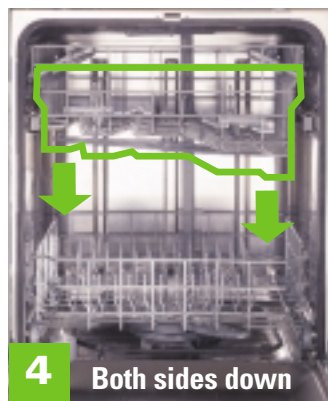

Show and tell.

GE Profile™ dishwashers with stainless interior.

Flexibility

Four-position adjustable upper rack

■ Demonstrate how easily the racks adjust up, down and diagonally.