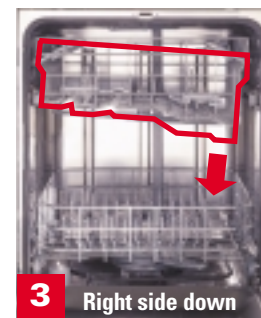

Delivers the perfect wash and dry temperatures for both cookware and fine china. Allows dish sanitization with inlet water as low as 95°F.

Four-position adjustable upper rack

Allows both sides to move up, down and diagonally for maximum loading flexibility.