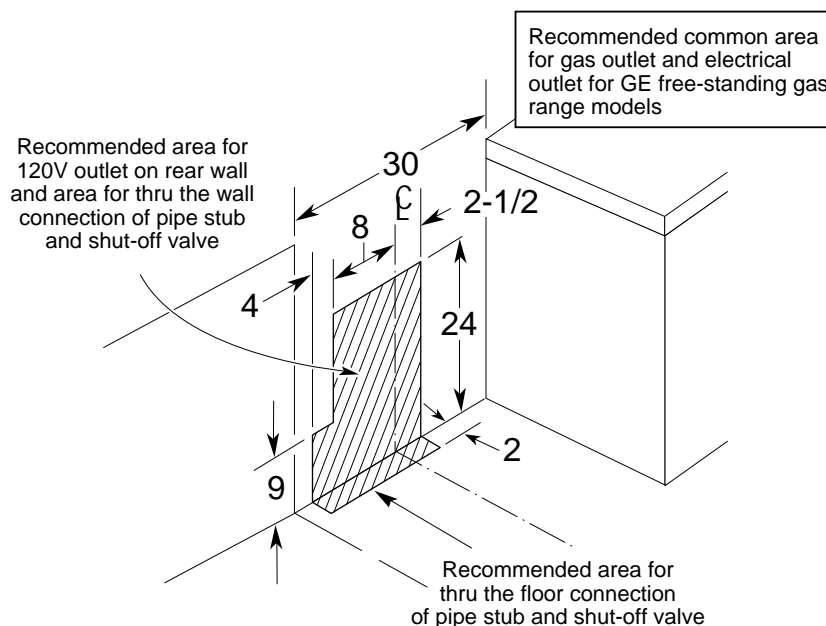

HOTPOINT

RGB524PEAWH—30" Free-Standing Gas Range

Dimensions (in inches)

Installation Information:

Dimensions shown here are the same as those shown on the installation instructions at the time this sheet was printed. Before proceeding with installation, see your Hotpoint supplier for latest detailed preparation and installation instructions or install from the instructions packed with each unit.

All GE ranges are equipped with an Anti-Tip device. The installation of this device is an important, required step in the installation of the range.

HOTPOINT

RGB524PEAWH—30" Free-Standing Gas Range

Features and Benefits

- Porcelain-Enameled Cooktop
- Lift-Up Cooktop with Easy-Clean Subtop
- Twin Cooktop Burners
- Black Removable Square Grates
- Electronic Pilotless Ignition System
- Extra-Large Standard Clean Oven
- Slide Out Broiler Drawer
- 2 Oven Shelves / 6 Embossed Rack Positions
- Solid Color-Matched Porcelain-Enameled Door
- Visor-Style Handle
- Also Available with Standing Pilot Ignition System as Model RGB524PPA
- Optional Accessory One-Piece Drip Pans Available at Additional Cost
- Optional Accessory One-Piece Drip Pans Available at Additional Cost
- Model RGB524PEAWH—White
- Model RGB524PEAAD—Almond