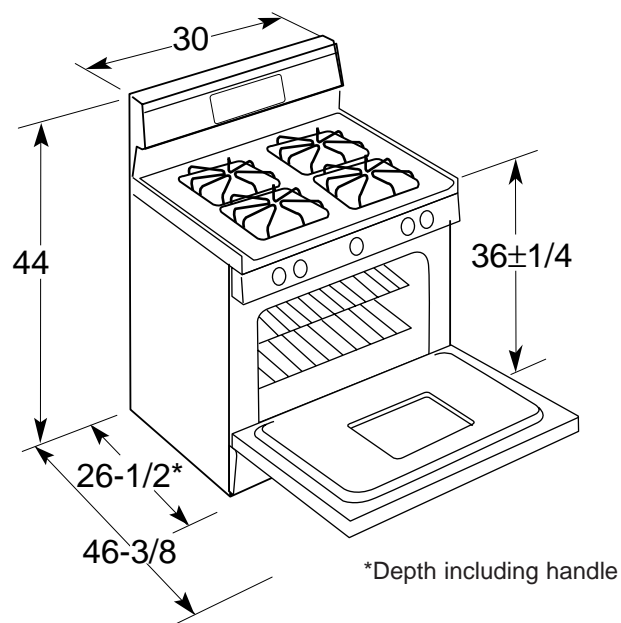

HOTPOINT

RGB524PEAWH—30" Free-Standing Gas Range

Dimensions (in inches)

Installation Information:

Dimensions shown here are the same as those shown on the installation instructions at the time this sheet was printed. Before proceeding with installation, see your Hotpoint supplier for latest detailed preparation and installation instructions or install from the instructions packed with each unit.

- Porcelain-Enameled Cooktop
- Lift-Up Cooktop with Easy-Clean Subtop
- Twin Cooktop Burners
- Black Removable Square Grates
- Electronic Pilotless Ignition System
- Extra-Large Standard Clean Oven
- Slide Out Broiler Drawer
- 2 Oven Shelves / 6 Embossed Rack Positions
- Solid Color-Matched Porcelain-Enameled Door
- Visor-Style Handle
- Also Available with Standing Pilot Ignition System as Model RGB524PPA
- Optional Accessory One-Piece Drip Pans Available at Additional Cost
- Optional Accessory One-Piece Drip Pans Available at Additional Cost
- Model RGB524PEAWH—White
- Model RGB524PEAAD—Almond