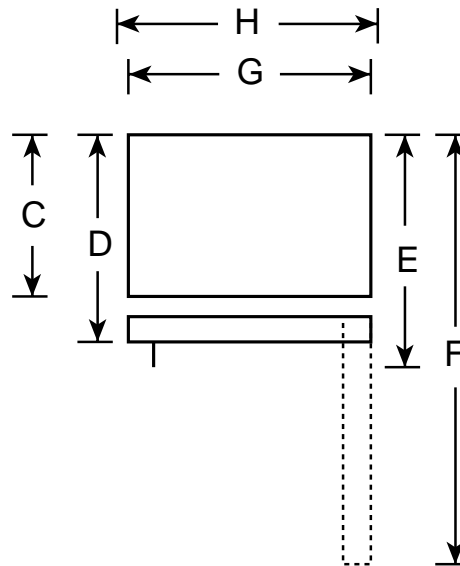

## GTS18KCM—GE 17.9 Cu. Ft. Top-Freezer Refrigerator with Icemaker

Dimensions (in inches)

Front View

Top View

Overall Dimensions	Height with hinge (in.) <b>A</b>	<b>66-5/8</b>
	Height without hinge (in.) <b>B</b>	<b>66-1/8</b>
	Depth without Doors (in.) <b>C</b>	<b>27-1/2</b>
	Depth with Doors (in.) <b>D</b>	<b>30-1/4</b>
	Depth plus Handle with Doors Closed (in.) <b>E</b>	<b>32-1/8</b>
	Depth with Doors open 90° (in.) <b>F</b>	<b>58-1/8</b>
	Width with Doors Closed (in.) <b>G</b>	<b>29-1/2</b>
	Width with Doors open 90° (in.) <b>H</b>	<b>30</b>
Air Clearances	Each side (in.)	<b>1/8</b>
	Top (in.)	<b>1</b>
	Back (in.)	<b>1</b>

## **GTS18KCM—GE 17.9 Cu. Ft. Top-Freezer Refrigerator with Icemaker**