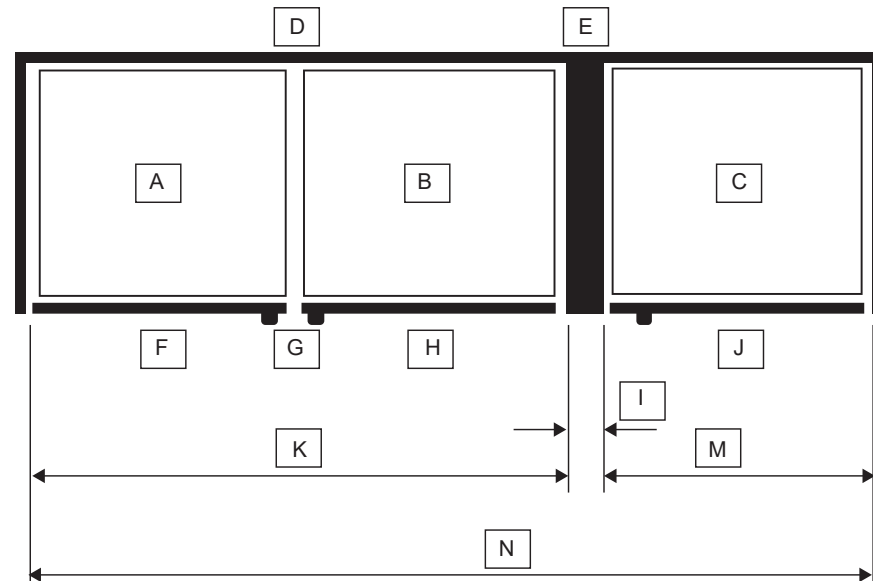

INSTALLATION DIAGRAM

**Diagram C – All Doors Can Open Simultaneously.
Applies to Custom and Stainless Panels.**