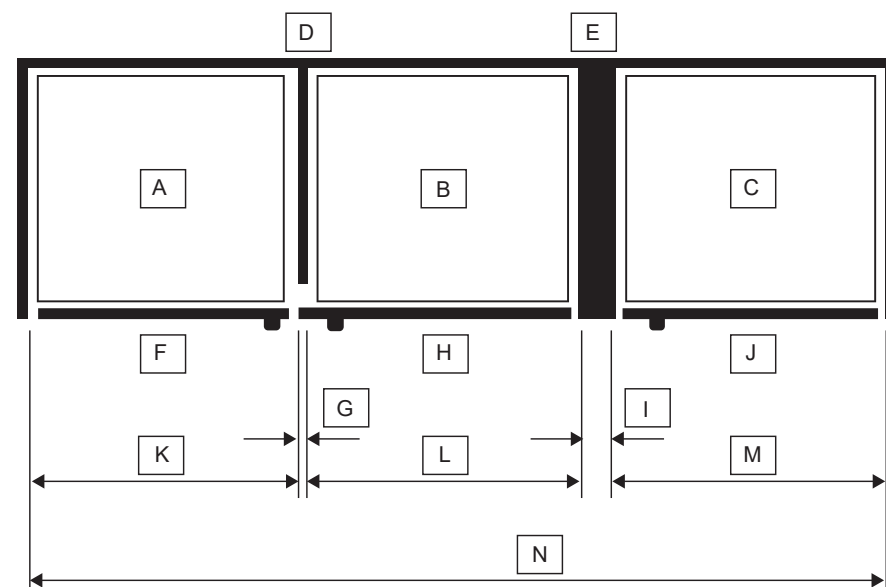

### WINE COLUMN (WINE)

ZIW241

These instructions provide the cabinet and panel requirements for two distinct installation methods. Installation method one, which utilizes diagrams A and B, will create the smallest possible cabinet size. When following diagrams A and B it is important to note that the door opening is restricted on the right-most product. When the door of the center product is in the open position, the door of the right-most product cannot simultaneously be opened if installation method one is used. To open all three doors simultaneously the second installation method, which utilizes diagrams C and D, must be followed.

### INSTALLATION DIAGRAMS

**Diagram A – Smallest Cutout (Door Opening is Restricted)**  
Applies to Custom Panels Only.

**Diagram B – Smallest Cutout (Door Opening is Restricted)**  
Applies to Custom Panels Only.

The following pages will detail the requirements for each combination of product platforms. For each combination that is listed, two sets of dimensions are provided: the first set of dimensions is for installation method one (smallest cutout) and the second set of dimensions is for installation method two (simultaneous door opening). In all installations the following requirements apply: