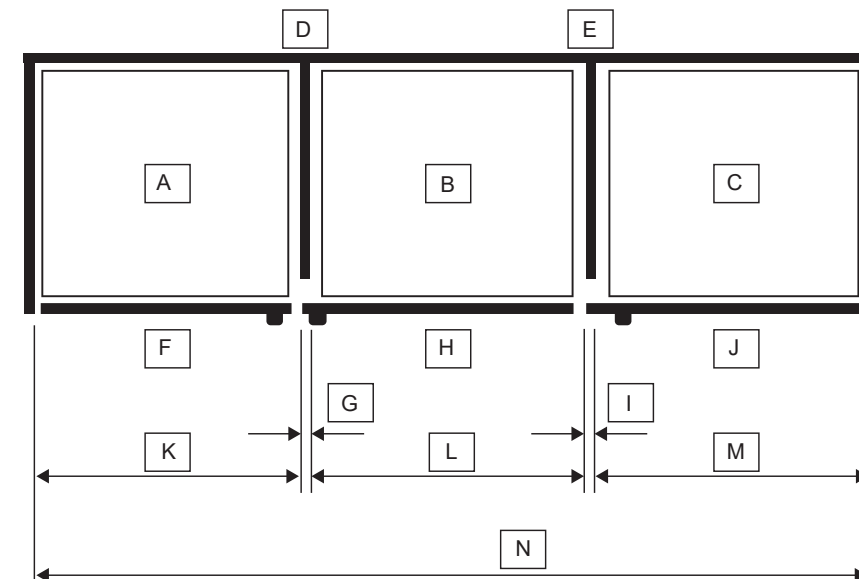

### INTEGRATED BOTTOM FREEZER PLATFORM (IBF)

ZIP364

ZIC363

### WINE COLUMN (WINE)

ZIW241

These instructions provide the cabinet and panel requirements for two distinct installation methods. Installation method one, which utilizes diagrams A and B, will create the smallest possible cabinet size. When following diagrams A and B it is important to note that the door opening is restricted on the right-most product. When the door of the center product is in the open position, the door of the right-most product cannot simultaneously be opened if installation method one is used. To open all three doors simultaneously the second installation method, which utilizes diagrams C and D, must be followed.

### INSTALLATION DIAGRAMS

**Diagram A – Smallest Cutout (Door Opening is Restricted)**  
Applies to Custom Panels Only.

**Diagram B – Smallest Cutout (Door Opening is Restricted)**  
Applies to Custom Panels Only.