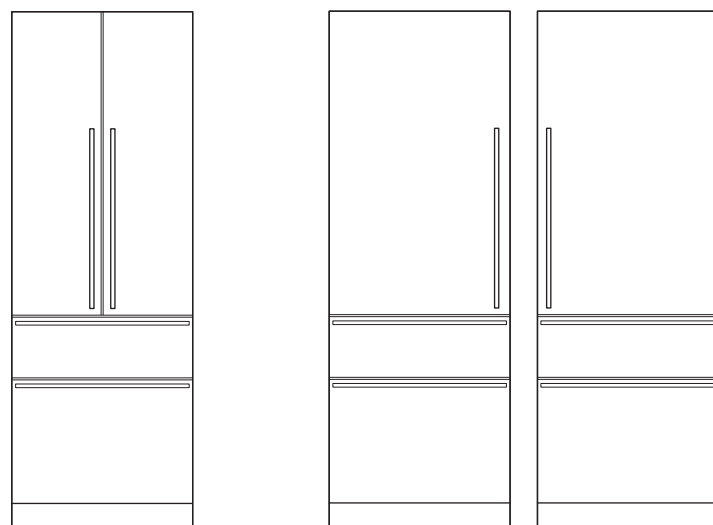

ZIC363

INTEGRATED BOTTOM FREEZER PLATFORM (IBF)

ZIP364