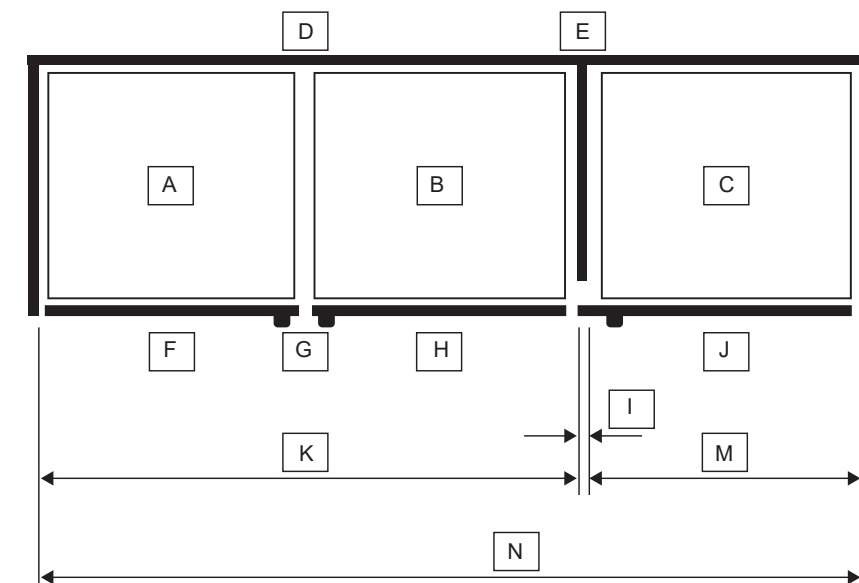

### INTEGRATED BOTTOM FREEZER PLATFORM (IBF)

ZIP364

ZIC363

### WINE COLUMN (WINE)

ZIW241

These instructions provide the cabinet and panel requirements for two distinct installation methods. Installation method one, which utilizes diagrams A and B, will create the smallest possible cabinet size. When following diagrams A and B it is important to note that the door opening is restricted on the right-most product. When the door of the center product is in the open position, the door of the right-most product cannot simultaneously be opened if installation method one is used. To open all three doors simultaneously the second installation method, which utilizes diagrams C and D, must be followed.

### INSTALLATION DIAGRAMS

**Diagram A – Smallest Cutout (Door Opening is Restricted)**  
Applies to Custom Panels Only.

**Diagram B – Smallest Cutout (Door Opening is Restricted)**  
Applies to Custom Panels Only.