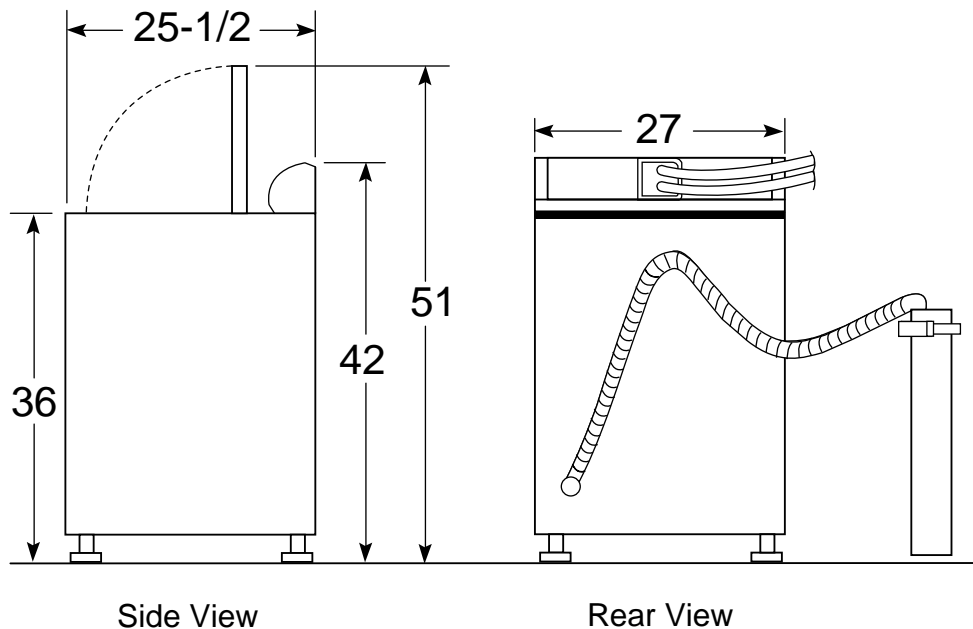

HOTPOINT

VWSR4150BWW - Hotpoint 3.2 Cu. Ft. Super Capacity Washer

Washer Dimensions (in inches)

Circuit Requirements: An individual, properly-grounded branch circuit, with a three-prong grounding-type receptacle, protected by a 15 or 20 amp circuit breaker or a time-delay fuse, is required.

Electrical Rating: 115V, 60Hz, 10 Amps

Installation Information: Before installing, consult installation instructions packed with product for current dimensional data.

Washer Note: Washer wall outlet must be located within 36" of service cord entry. Wall outlet must not be located behind dryer.

HOTPOINT

VWSR4150BWW - Hotpoint 3.2 Cu. Ft. Super Capacity Washer

Features and Benefits

- Super 3.2 Cu. Ft. Capacity
- 4 Wash/Spin Speed Combinations and 4 Wash/Rinse Temperature Settings
- 15 Cycles: Cotton Cycle with Extra Heavy Soil, Heavy Soil, Normal Soil and Light Soil with PreSoak (15/30 Min.), Extra Rinse & Rinse and Spin Options; Wrinkle Free Cycle with Heavy Soil, Normal Soil and Light Soil with Extra Rinse & Rinse and Spin; Delicates Cycle with Normal Soil Cycle
- GentlePower™ Agitator with Variable Water Levels
- Quick Rinse (Prewash) and Extra Rinse Option
- Fabric Softener and Bleach Dispenser
- TufTub™ Basket
- Quiet-By-Design™ Sound Package
- Front Serviceable
- Model VWSR4150BWW—White on White