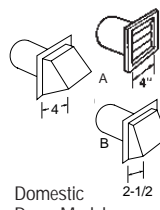

HOTPOINT

NJSR453GWWW - GE Hotpoint 7.0 Cu. Ft. Super Capacity Gas Dryer

Dryer Dimensions (in inches)

Exhaust Options:

3-way via rear, left and bottom. Dryer is shipped exhausted to the rear. Alternate exhausting knockouts are supplied.

Installation Information: For complete information, see installation instructions packed with product for current dimensional data.

		Best Performance			
		Maximum Length of 4" Dia. Rigid Metal Duct		Maximum Length of 4" Dia. Flexible Metal Duct	
		Exhaust Hood Type		Exhaust Hood Type	
		Cat. No. WX8X59 (Preferred)	B	Cat. No. WX8X59 (Preferred)	B
		A	2-1/2" Opening	A	2-1/2" Opening
Domestic Dryer Models		4" Opening		4" Opening	
	0	90 ft.	60 ft.	55 ft.	45 ft.
	1	60 ft.	45 ft.	40 ft.	30 ft.
Super & Extra-Large Capacity Models	2	45 ft.	35 ft.	30 ft.	20 ft.
	3	35 ft.	25 ft.	20 ft.	15 ft.
All Electric Dryers	4	25 ft.	15 ft.	15 ft.	10 ft.
	0	45 ft.	30 ft.	30 ft.	15 ft.
Super & Extra-Large Capacity Models	1	35 ft.	20 ft.	20 ft.	10 ft.
	2	25 ft.	10 ft.	10 ft.	—
All Gas Dryers	3	15 ft.	—	—	—
	0	60 ft.	48 ft.	30 ft.	18 ft.
	1	52 ft.	40 ft.	22 ft.	14 ft.
Large Capacity Electric and Gas Dryers	2	44 ft.	32 ft.	14 ft.	10 ft.
	3	32 ft.	24 ft.	—	— ft.
	4	28 ft.	16 ft.	—	— ft.