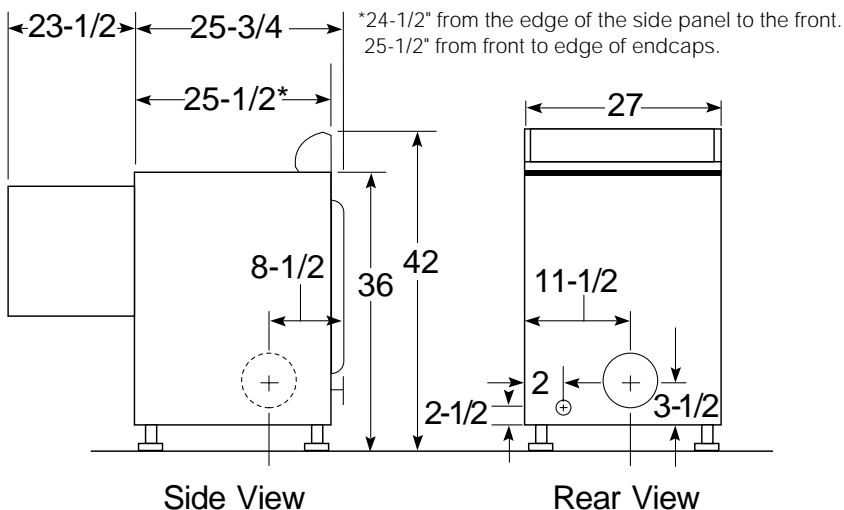

HOTPOINT

NJSR453GWWW - GE Hotpoint 7.0 Cu. Ft. Super Capacity Gas Dryer

Dryer Dimensions (in inches)

Exhaust Options:

3-way via rear, left and bottom. Dryer is shipped exhausted to the rear. Alternate exhausting knockouts are supplied.

Installation Information: For complete information, see installation instructions packed with product for current dimensional data.

		Best Performance			
		Maximum Length of 4" Dia. Rigid Metal Duct		Maximum Length of 4" Dia. Flexible Metal Duct	
		Exhaust Hood Type		Exhaust Hood Type	
		Cat. No. WX8X59 (Preferred)	B	Cat. No. WX8X59 (Preferred)	B
		A	2-1/2" Opening	A	2-1/2" Opening
Domestic Dryer Models		4" Opening		4" Opening	
	0	90 ft.	60 ft.	55 ft.	45 ft.
	1	60 ft.	45 ft.	40 ft.	30 ft.
Super & Extra-Large Capacity Models	2	45 ft.	35 ft.	30 ft.	20 ft.
	3	35 ft.	25 ft.	20 ft.	15 ft.
All Electric Dryers	4	25 ft.	15 ft.	15 ft.	10 ft.
	0	45 ft.	30 ft.	30 ft.	15 ft.
Super & Extra-Large Capacity Models	1	35 ft.	20 ft.	20 ft.	10 ft.
	2	25 ft.	10 ft.	10 ft.	—
All Gas Dryers	3	15 ft.	—	—	—
	0	60 ft.	48 ft.	30 ft.	18 ft.
	1	52 ft.	40 ft.	22 ft.	14 ft.
Large Capacity Electric and Gas Dryers	2	44 ft.	32 ft.	14 ft.	10 ft.
	3	32 ft.	24 ft.	—	— ft.
	4	28 ft.	16 ft.	—	— ft.