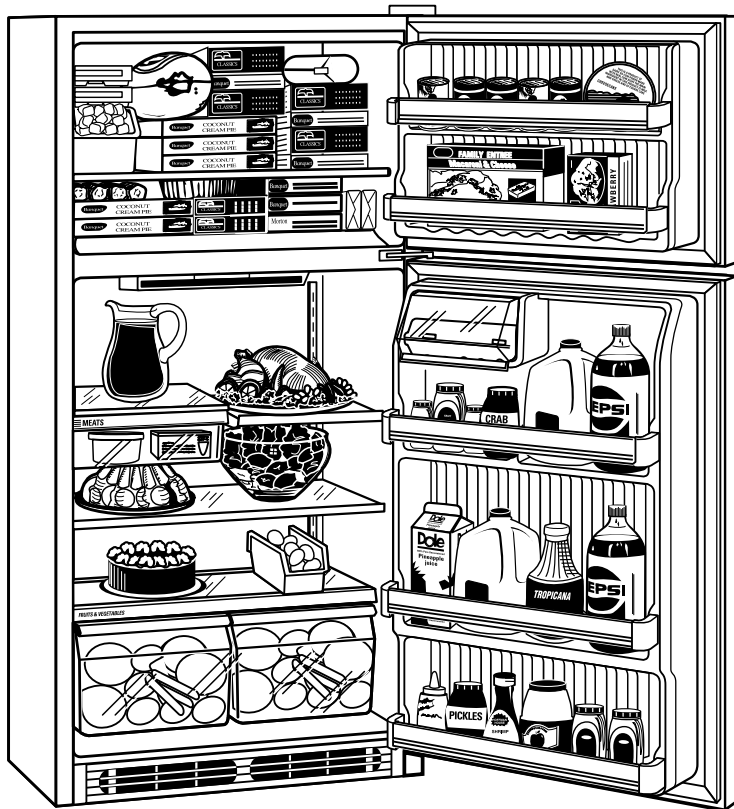

HOTPOINT

CTX21DABAA—Top-Mount No-Frost Refrigerator

Front View

Top View

Overall Dimensions	Height with hinge (in.) A	67
	Height without hinge (in.) B	66-1/4
	Depth without Doors (in.) C	27-1/2
	Depth with Doors (in.) D	29-13/16
	Depth plus Handle with Doors Closed (in.) E	31-3/4
	Depth with Doors open 90° (in.) F	59-7/8
	Width with Doors Closed (in.) G	31-1/4
	Width with Doors open 90° Less Door Handles (in.) H	31-1/4
Air Clearances	Each side (in.)	3/4
	Top (in.)	1
	Back (in.)	1

Note: Before installing, consult installation instructions packed with product for current dimensional data.

Total volume and shelf area are calculated by the Association of Home Appliance Manufacturers' standards.

Listed by Underwriters Laboratories

HOTPOINT

CTX21DABAA—Top-Mount No-Frost Refrigerator

Features and Benefits

- 20.6 cu. ft. Capacity (Fresh Food 14.25 cu. ft. / Freezer 6.30 cu. ft.)
- 2 Vegetable/Fruit Crispers
- Snack Pan
- 2 Split, 1 Full-Width (Adjustable, Spill Proof) Glass Fresh Food Cabinet Shelves
- Fixed Fresh Food Gallon Door Storage
- Dairy Compartment
- Utility Bin
- 1 Adjustable Full-Width Wire Everwhite Freezer Compartment Shelf
- 2 Freezer Door Shelves
- Equipped for Optional Automatic Icemaker
- 2 Ice 'n Easy Trays with Ice Storage Bin
- Color-Matched Door Handles
- Model CTX21DABWW—White on White
- Model CTX21DABAA—Almond on Almond