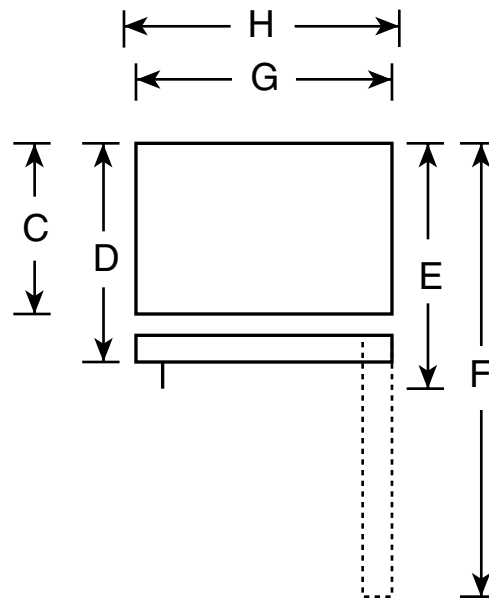

HOTPOINT

CTX21DABAA—Top-Mount No-Frost Refrigerator

Front View

Top View

Overall Dimensions	Height with hinge (in.) A	67
	Height without hinge (in.) B	66-1/4
	Depth without Doors (in.) C	27-1/2
	Depth with Doors (in.) D	29-13/16
	Depth plus Handle with Doors Closed (in.) E	31-3/4
	Depth with Doors open 90° (in.) F	59-7/8
	Width with Doors Closed (in.) G	31-1/4
	Width with Doors open 90° Less Door Handles (in.) H	31-1/4
Air Clearances	Each side (in.)	3/4
	Top (in.)	1
	Back (in.)	1

Note: Before installing, consult installation instructions packed with product for current dimensional data.

Total volume and shelf area are calculated by the Association of Home Appliance Manufacturers' standards.

Listed by Underwriters Laboratories

HOTPOINT

CTX21DABAA—Top-Mount No-Frost Refrigerator

Features and Benefits

- 20.6 cu. ft. Capacity (Fresh Food 14.25 cu. ft. / Freezer 6.30 cu. ft.)
- 2 Vegetable/Fruit Crispers
- Snack Pan
- 2 Split, 1 Full-Width (Adjustable, Spill Proof) Glass Fresh Food Cabinet Shelves
- Fixed Fresh Food Gallon Door Storage
- Dairy Compartment
- Utility Bin
- 1 Adjustable Full-Width Wire Everwhite Freezer Compartment Shelf
- 2 Freezer Door Shelves
- Equipped for Optional Automatic Icemaker
- 2 Ice 'n Easy Trays with Ice Storage Bin
- Color-Matched Door Handles
- Model CTX21DABWW—White on White
- Model CTX21DABAA—Almond on Almond